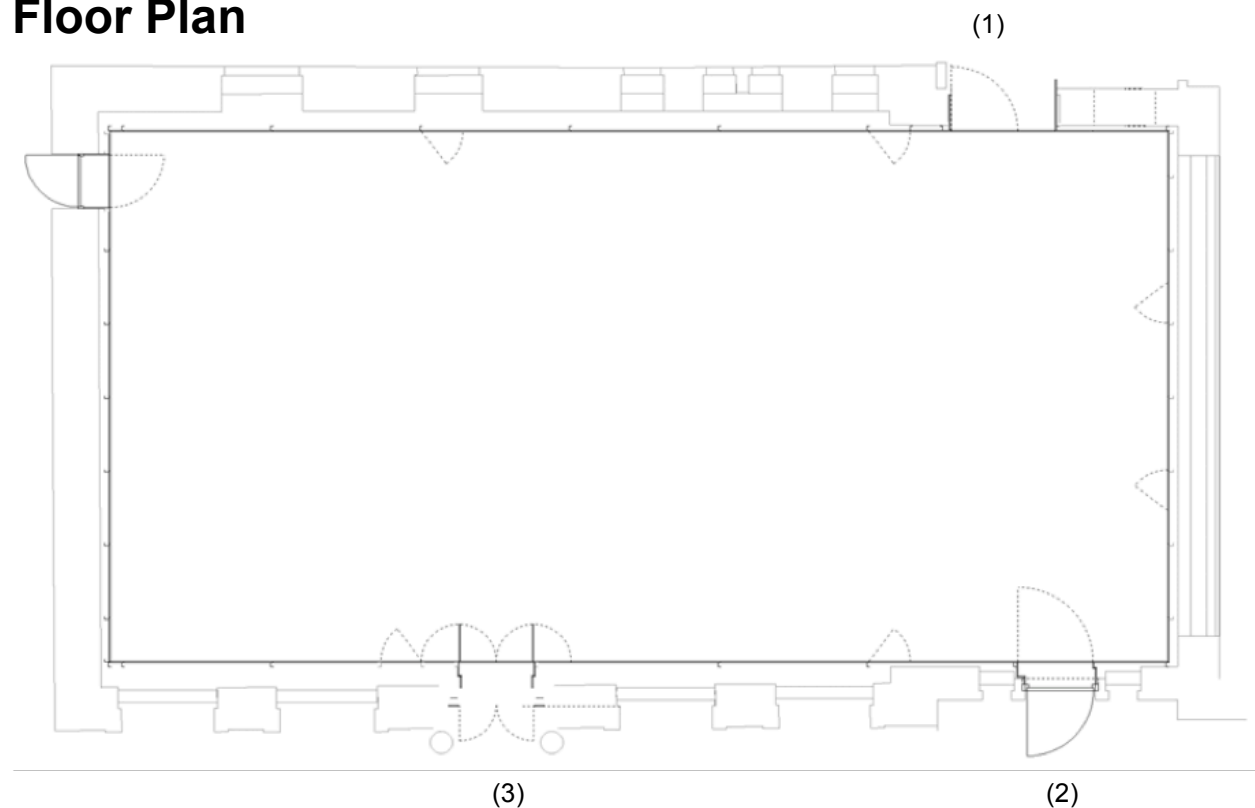

## Dimensions

16.5m x 8.5 (approximate)

MAX stage size 8m(deep) x 7.3m(wide)

Height to Grid 5.75m

## Floor Plan

## Access

(1) - Access via goods lift - 1500W x 2300H x 2640D (mm)

(2) - Access via public entrance at Scott Street doors - 2310H x 970W (mm)

(3) - Access via public entrance on walkway - 2280H x 800W (mm)