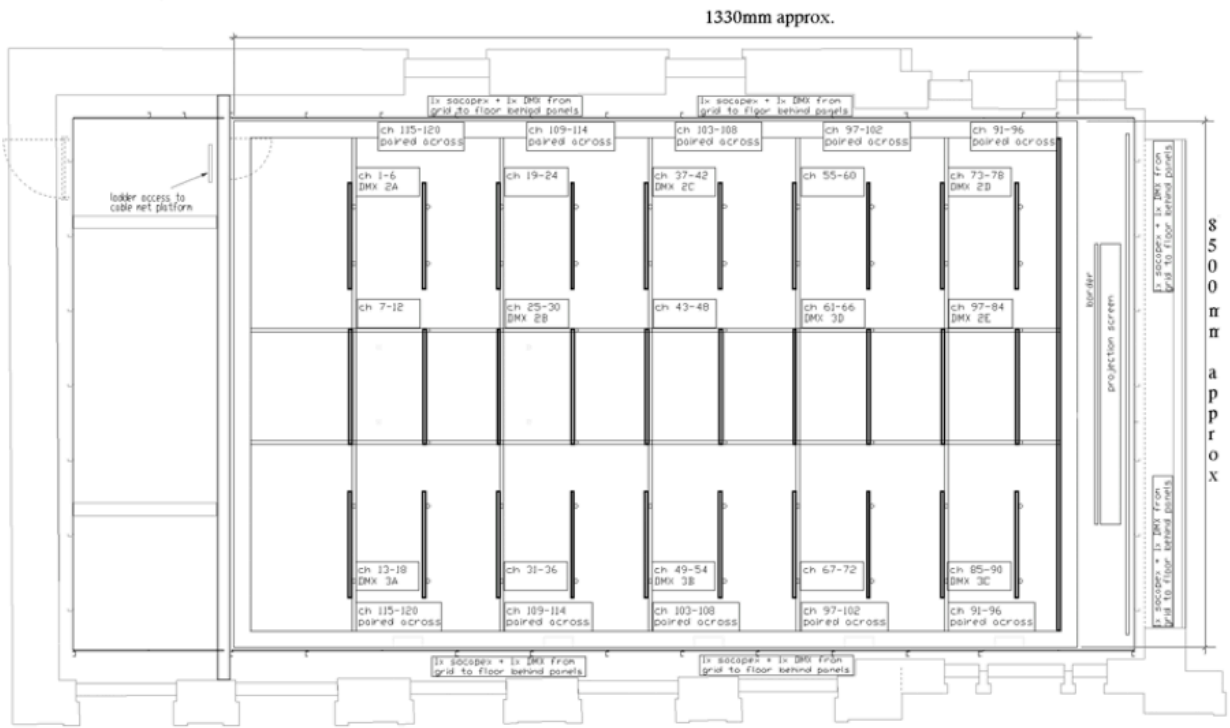

Lighting Grid